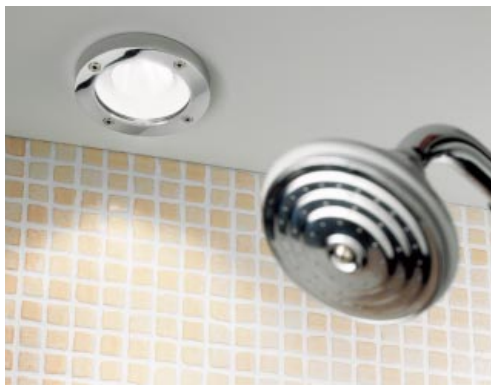

Lido Downlight

IP65

- → SATIN WHITE OR POLISHED CHROME FINISH
- → TOUGHENED GLASS FRONT LENS
- → VANDAL PROOF BEZEL FIXING SCREWS
- → IP65
- → SUITABLE FOR ZONE 1, 2 OR 3 USE AS REQUIRED BY I.E.E WIRING REGULATIONS (WHERE WATER JETS ARE LIKELY TO BE USED)
- → SUPPLIED WITH SYLVANIA 12V 50W MR16 LAMP (REQUIRES TRANSFORMER)

Code No		Bezel Dia	Recessed Depth	Cut out Dia
2425981	12V 50W MR16 White	95	110	75
2425983	12V 50W MR16 Chrome	95	110	75

Transformers		Width	Length	Depth
2426012	20-60VA	28	91	41
2426013	35-105VA	26	146	38
2426039	50-150VA	30	148	46

Can be dimmed with most types of leading and trailing edge dimmers. Thermally protected against overload and short circuit. Soft start for longer lamp life