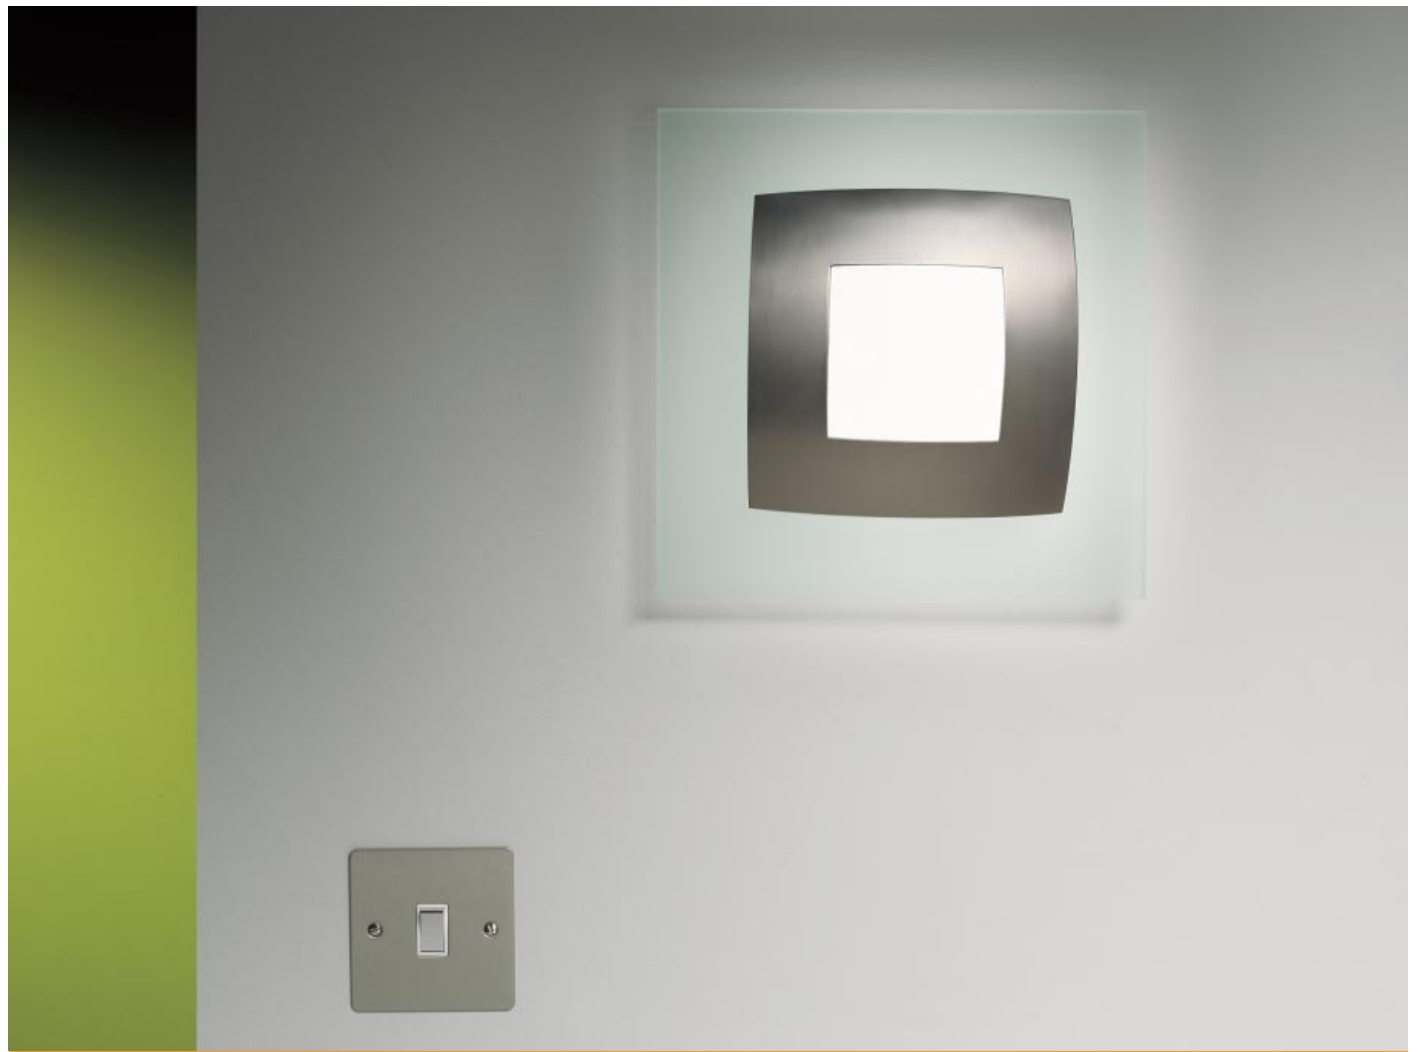

Chess

→ WALL MOUNTED

Wall mounted etched glass with stainless finish shield.
Supplied complete with Sylvania 40w G9 mains voltage halogen capsule lamp.
Can be easily dimmed to create soft lighting effects for that new interior.

Chess

WALL MOUNTED

- → WALL OR CEILING MOUNTED
- → TOUGHENED ETCHED GLASS WITH STAINLESS FINISH SHIELD
- → CLASS 1, IP20 FOR NORMAL DRY INTERIORS
- → 40W G9 SYLVANIA HI-PIN MAINS HALOGEN LAMP SUPPLIED
- → CAN BE DIMMED

Code No			Width	Height	Depth
2425994	40W	G9 Round Silver	250	250	80
2425995	40W	G9 Square Silver	250	250	80