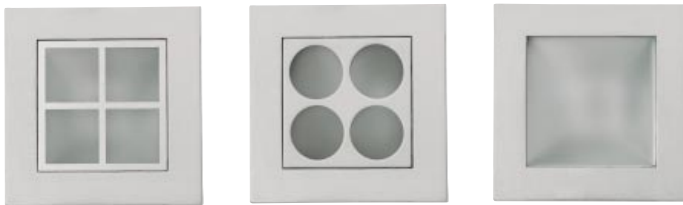

Chess

RECESSED DOWNLIGHT

- → SATIN SILVER FINISH 86 X 86MM FACIA
- → ETCHED TOUGHENED GLASS LENS
- → IP44 CLASS 3 ⚡ SUITABLE FOR BATHROOM ZONE 1, 2 AND 3 AS REQUIRED BY I.E.E WIRING REGULATIONS (EXCEPT WHERE WATER JETS ARE USED)
- → 12V-35W G4 SYLVANIA CAPSULE LAMP SUPPLIED
- → REQUIRES TRANSFORMER (SEE BELOW)

Code No			Cut Out Size	Recess Depth
2425991	12V-35W G4 Silver	Window apertures	75mm x 75mm	110mm
2425992	12V-35W G4 Silver	Round apertures	75mm x 75mm	110mm
2425993	12V-35W G4 Silver	Square aperture	75mm x 75mm	110mm

Transformers		Width	Length	Depth
2426012	20-60VA	28	91	41
2426013	35-105VA	26	146	38
2426039	50-150VA	30	148	46

Can be dimmed with most types of leading and trailing edge dimmers. Thermally protected against overload and short circuit. Soft start for longer lamp life