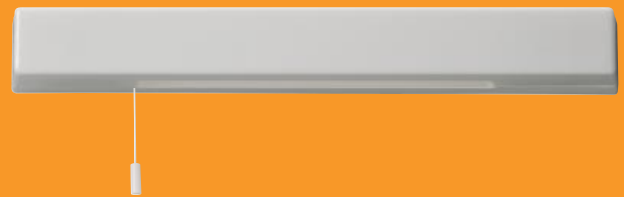

Multilight

- → **MIRRORLIGHT**
- → **SHAVERLIGHT**

Surface mounted horizontal un-obtrusive mirror lighting. White with isolating opal diffuser. Suitable for Zone 3 Bathroom applications. Supplied with Sylvania 60W striplight. Remote Switching.